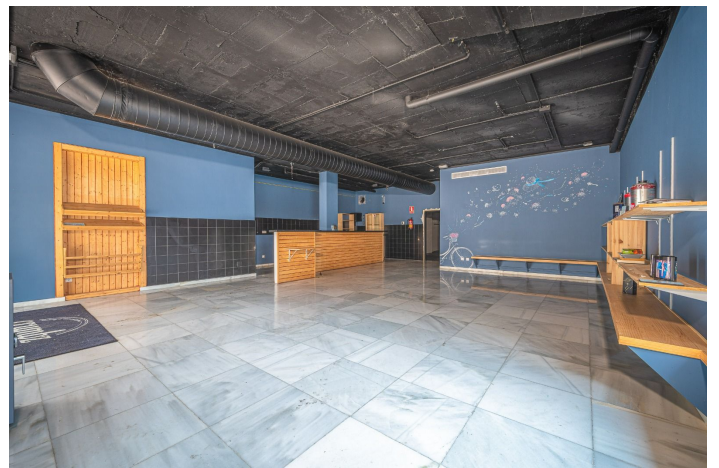

Negocio en alquiler en Puerto Banús, Marbella

6.500 - 6.500 €

Referencia: R4622113 Construido: 160m²

Costa del Sol, Puerto Banús

Wonderful premises, located in the heart of Puerto Banús.

This commercial premises has a large kitchen and a room with a bar, the possibility of being a cultural, business or recreational center. It has two main entrances and a storage room.

Estado

Excelente estado de conservación

Muebles

Sin Amueblar

Cocina

Cocina No Equipada

Seguridad

Recinto Cerrado
Seguridad de 24 horas
Alarma