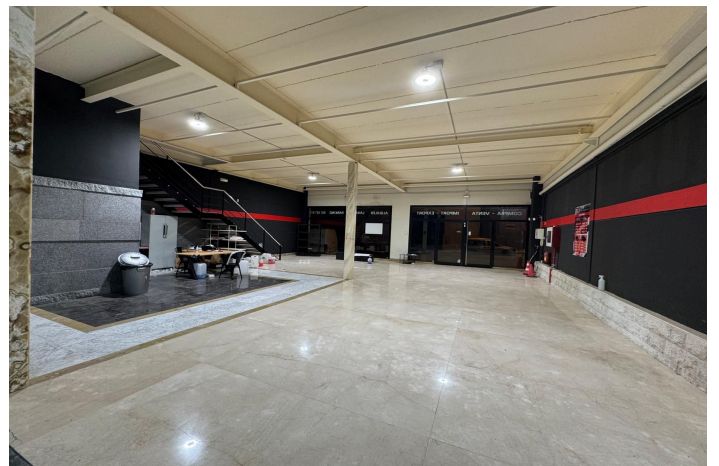

## Costa del Sol, San Pedro de Alcántara

Warehouse, San Pedro de Alcántara, Costa del Sol.

Built 500 m<sup>2</sup>.

Setting : Commercial Area.

Condition : Excellent.

Category : Bargain.

Terms: 3 months deposit plus current month