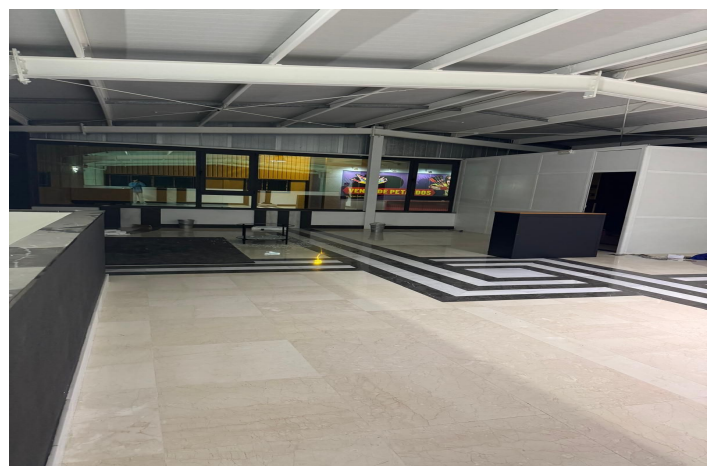

## Costa del Sol, San Pedro de Alcántara

Warehouse, San Pedro de Alcántara, Costa del Sol.

Built 500 m<sup>2</sup>.

Setting : Commercial Area.

Condition : Excellent.

Category : Bargain.

Terms: 3 months deposit plus current month