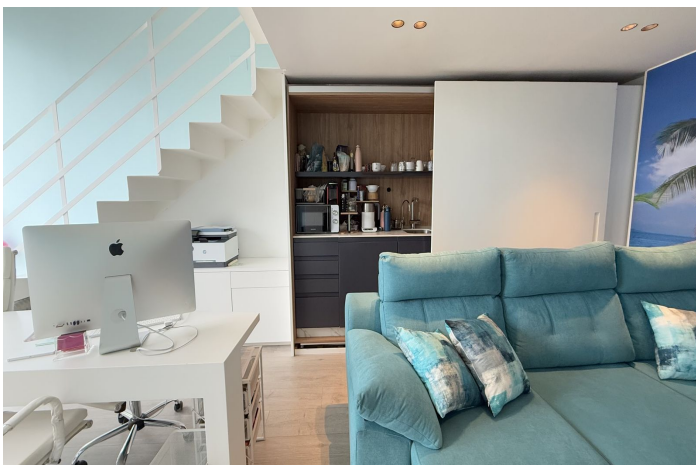

Oficina en alquiler en Nueva Andalucía, Marbella

1.700 - 1.700 €

Referencia: R4946365   Dormitorios: 2   Baños: 1   Construido: 52m²