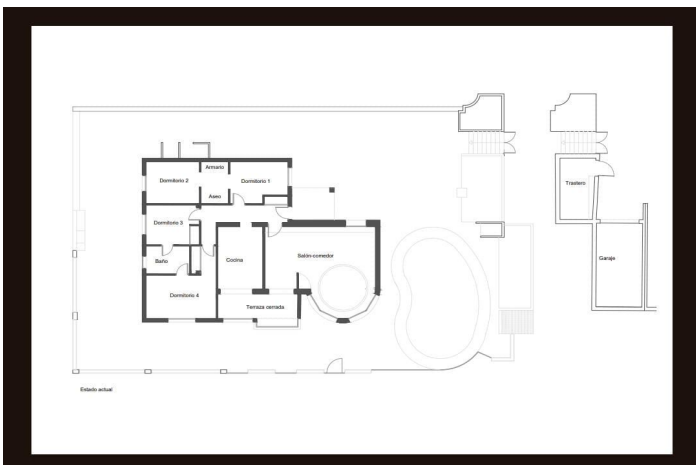

Detached Villa for sale in Mijas Costa, Mijas

619,000 €

Reference: R4920397 Bedrooms: 3 Bathrooms: 1 Plot Size: 552m² Build Size: 174m² Terrace: 29m²

Costa del Sol, Mijas Costa

Discover this magnificent villa located in one of the most coveted areas of the Costa del Sol. Located in the charming area of Sitio de Calahonda, this property enjoys a privileged location, just a few minutes from the beach and with easy access to supermarkets, restaurants and a wide range of sports activities. In addition, it has an excellent connection to Marbella, Fuengirola and other towns in the region.

The single-story home offers a comfortable and functional design. It is distributed in 3 large bedrooms, 2 bathrooms, a bright living-dining room with large windows that allow natural light to enter, and a spacious kitchen with direct access to a covered terrace ideal for enjoying the outdoors throughout the year. In addition, it has a practical dressing room, private garage and storage room.