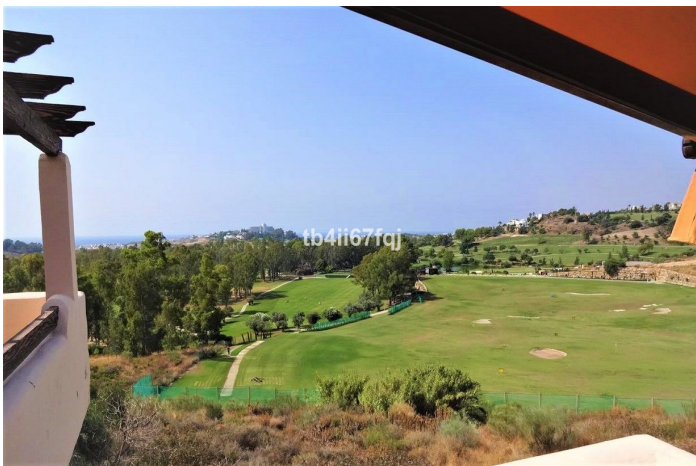

Penthouse for sale in Benahavís, Benahavís

495,000 €

Reference: R2027502 Bedrooms: 2 Bathrooms: 2 Build Size: 117m² Terrace: 30m²