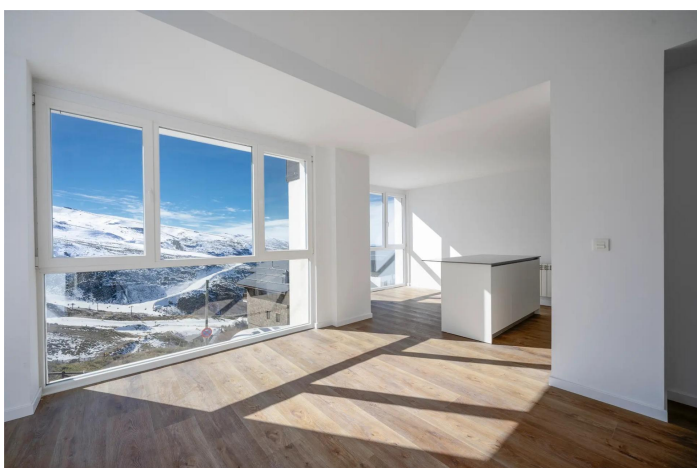

Apartment for sale in Monachil, Granada

171,000 €

Reference: N7972 Bedrooms: 1 Bathrooms: 1 Build Size: 49m²