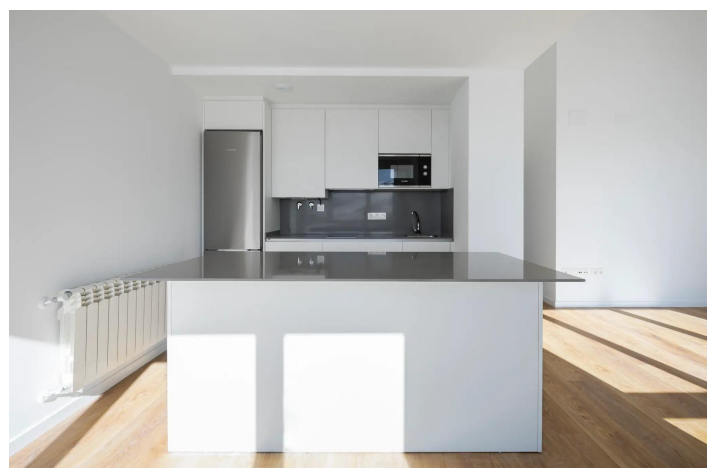

Apartment for sale in Monachil, Granada

171,000 €

Reference: N7972 Bedrooms: 1 Bathrooms: 1 Build Size: 49m²