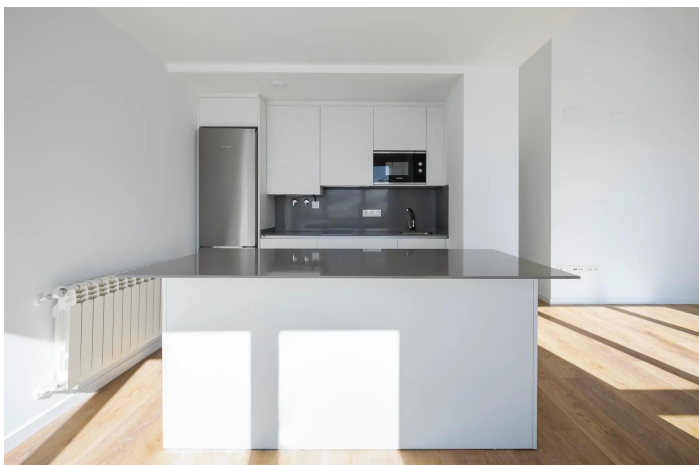

Apartment for sale in Monachil, Granada

232,000 €

Reference: N7973 Bedrooms: 2 Bathrooms: 2 Build Size: 73m²